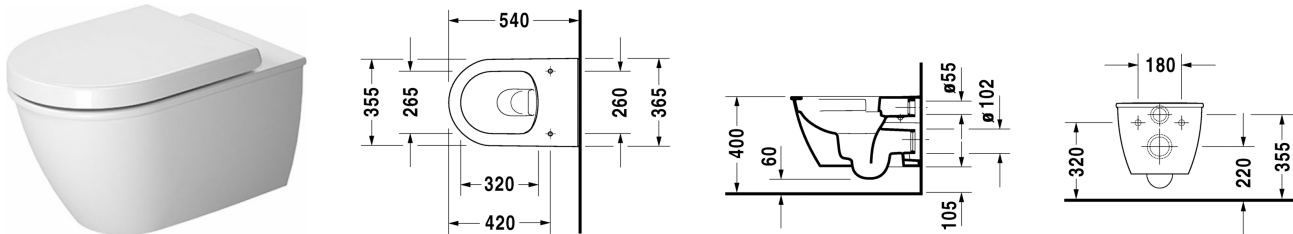

Darling New Toilet wall mounted Duravit Rimless® # 255709..00

|< 370 mm >|

Toilet wall mounted Duravit Rimless®	Dimension	Weight	Order number
rimless, washdown model, Durafix included, UWL class 1			
Colors			
00 White Alpin 20 HygieneGlaze (an antibacterial ceramic glaze that provides almost indefinite effectiveness)			
Variant			
♣ 4,5 l	370 x 540 mm	23.200 kilogram	255709..00
Infobox			
Durafix for invisible fixation is included in delivery, If pre-wall carrier not used, the fixing # 006500 is recommended			
Sanitary ceramics with the special WonderGliss surface finish will remain clean and attractive-looking for a long time to come. When ordering WonderGliss please add a "1" as eleventh digit to the model number.			
Accessory for ceramics			
Fixing for wall mounted bidet and wall mounted toilet	Ø 12 x 180 mm	0.200 kilogram	006500
Accessory			
Noise reduction gasket for wall mounted toilet		0.300 kilogram	005064
Suitable products			
Toilet seat and cover hinges stainless steel, removable, with soft closure,			006989
Toilet seat and cover hinges stainless steel, without soft closure,			006981

All drawings contain the necessary measurements which are subject to standard tolerances. They are stated in mm and are non-binding. Exact measurements, in particular for customised installation scenarios, can only be taken from the finished ceramic piece.